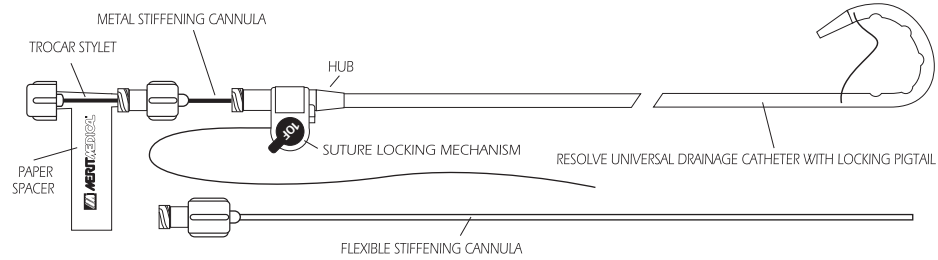

## RESOLVE LOCKING UNIVERSAL DRAINAGE CATHETERS WITH MANUAL RELEASE

Hydrophilic coated drainage catheters with marker band. Packaged individually with catheter, metal and flexible stiffening cannula and trocar. Packaged 5 per box.

CATALOG NUMBERS	French size	catheter length	accepts guide wire	drainage holes	tip configuration
RLC-6-038MB	6.5F	25cm	0.038" (0.97mm)	7	pigtail
RLC-8-038MB	8.5F	25cm	0.038" (0.97mm)	8	pigtail
RLC-10-038MB	10F	25cm	0.038" (0.97mm)	8	pigtail
RLC-12-038MB	12F	25cm	0.038" (0.97mm)	8	pigtail
RLC-14-038MB	14F	25cm	0.038" (0.97mm)	9	pigtail

## RESOLVE®+ LOCKING UNIVERSAL DRAINAGE CATHETERS WITH MANUAL RELEASE

Hydrophilic coated drainage catheters. Packaged individually with catheter, metal and flexible stiffening cannula and trocar. With a choice of Revolution or StayFix fixation devices. Packaged 5 per box.

**REVOLUTION**

**SMALL STAYFIX**

**LARGE STAYFIX**

CATALOG NUMBERS		French size	marker band	fixation device
RLC-6-REV		6.5F	no	Revolution™
RLCMB-6-REV		6.5F	yes	Revolution
RLC-8-REV		8.5F	no	Revolution
RLCMB-8-REV		8.5F	yes	Revolution
RLC-10-REV		10F	no	Revolution
RLCMB-10-REV		10F	yes	Revolution
RLC-12-REV		12F	no	Revolution
RLCMB-12-REV		12F	yes	Revolution
RLC-14-REV		14F	no	Revolution
RLCMB-14-REV		14F	yes	Revolution
.....				
RLC-6-SFX		6.5F	no	StayFix™ (small)
RLCMB-6-SFX		6.5F	yes	StayFix (small)
RLC-8-SFX		8.5F	no	StayFix (small)
RLCMB-8-SFX		8.5F	yes	StayFix (small)
RLC-10-SFX		10F	no	StayFix (small)
RLCMB-10-SFX		10F	yes	StayFix (small)
RLC-12-SFX		12F	no	StayFix (small)
RLCMB-12-SFX		12F	yes	StayFix (small)
RLC-14-SFX		14F	no	StayFix (large)
RLCMB-14-SFX		14F	yes	StayFix (large)