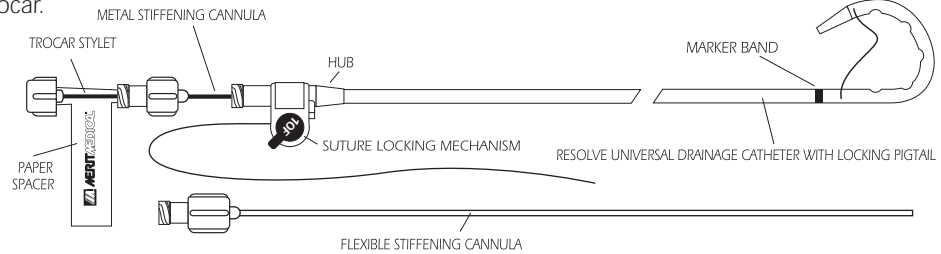

## RESOLVE LOCKING UNIVERSAL DRAINAGE CATHETERS WITH MANUAL RELEASE

Hydrophilic coated drainage catheters. Packaged individually with catheter, metal and flexible stiffening cannula and trocar. Packaged 5 per box.

CATALOG NUMBERS	French size	catheter length	accepts guide wire	drainage holes	tip configuration
RLC-6-038	6.5F	25cm	0.038" (0.97mm)	7	pigtail
RLC-8-038	8.5F	25cm	0.038" (0.97mm)	8	pigtail
RLC-10-038	10F	25cm	0.038" (0.97mm)	8	pigtail
RLC-12-038	12F	25cm	0.038" (0.97mm)	8	pigtail
RLC-14-038	14F	25cm	0.038" (0.97mm)	9	pigtail

## RESOLVE LOCKING UNIVERSAL DRAINAGE CATHETERS WITH MANUAL RELEASE

Hydrophilic coated drainage catheters with marker band. Packaged individually with catheter, metal and flexible stiffening cannula and trocar. Packaged 5 per box.

## RESOLVE®+ LOCKING UNIVERSAL DRAINAGE CATHETERS WITH MANUAL RELEASE

Hydrophilic coated drainage catheters. Packaged individually with catheter, metal and flexible stiffening cannula and trocar. With a choice of Revolution or StayFix fixation devices. Packaged 5 per box.