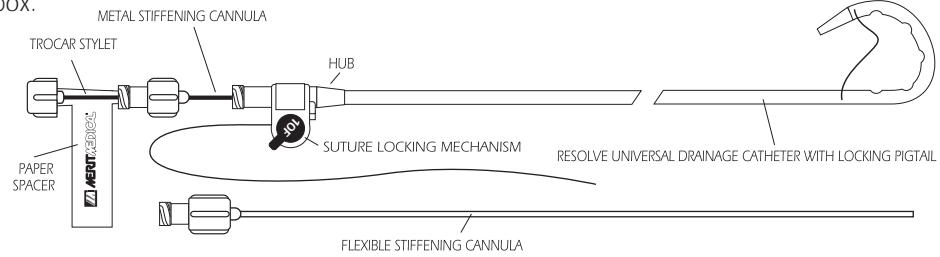

## RESOLVE LOCKING UNIVERSAL DRAINAGE CATHETERS WITH MANUAL RELEASE

Hydrophilic coated drainage catheters. Packaged individually with catheter, metal and flexible stiffening cannula and trocar. Packaged 5 per box.

CATALOG NUMBERS	French size	catheter length	accepts guide wire	drainage holes	tip configuration
RLC-6-038	6.5F	25cm	0.038" (0.97mm)	7	pigtail
RLC-8-038	8.5F	25cm	0.038" (0.97mm)	8	pigtail
RLC-10-038	10F	25cm	0.038" (0.97mm)	8	pigtail
RLC-12-038	12F	25cm	0.038" (0.97mm)	8	pigtail
RLC-14-038	14F	25cm	0.038" (0.97mm)	9	pigtail

## RESOLVE LOCKING UNIVERSAL DRAINAGE CATHETERS WITH MANUAL RELEASE

Hydrophilic coated drainage catheters with marker band. Packaged individually with catheter, metal and flexible stiffening cannula and trocar. Packaged 5 per box.

**REVOLUTION**

**SMALL STAYFIX**

**LARGE STAYFIX**

CATALOG NUMBERS		French size	marker band	fixation device
RLC-6-REV		6.5F	no	Revolution™
RLCMB-6-REV		6.5F	yes	Revolution
RLC-8-REV		8.5F	no	Revolution
RLCMB-8-REV		8.5F	yes	Revolution
RLC-10-REV		10F	no	Revolution
RLCMB-10-REV		10F	yes	Revolution
RLC-12-REV		12F	no	Revolution
RLCMB-12-REV		12F	yes	Revolution
RLC-14-REV		14F	no	Revolution
RLCMB-14-REV		14F	yes	Revolution
.....				
RLC-6-SFX		6.5F	no	StayFix™ (small)
RLCMB-6-SFX		6.5F	yes	StayFix (small)
RLC-8-SFX		8.5F	no	StayFix (small)
RLCMB-8-SFX		8.5F	yes	StayFix (small)
RLC-10-SFX		10F	no	StayFix (small)
RLCMB-10-SFX		10F	yes	StayFix (small)
RLC-12-SFX		12F	no	StayFix (small)
RLCMB-12-SFX		12F	yes	StayFix (small)
RLC-14-SFX		14F	no	StayFix (large)
RLCMB-14-SFX		14F	yes	StayFix (large)