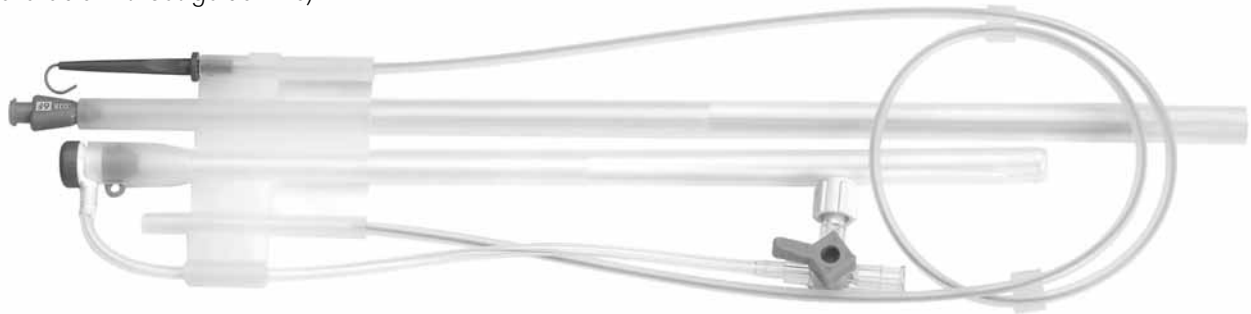

PRELUDE™ SHEATH INTRODUCERS

The Prelude™ Sheath Introducer is packaged in a holster that keeps all components secure, especially the guide wire. Components can be flushed while in the holster. Guide wires are double ended, stainless steel, with a floppy 3mm J end and a floppy straight end. Product includes a vessel dilator, sheath introducer and guide wire (also available without guide wire).

Packaged in holster; 5 per box

catalog number	French size	length	recommended sheath size	hub color
OBTURATORS				
OBT-4F-11	4F	13cm	5F x 11cm	red
OBT-5F-11	5F	13cm	6F x 11cm	gray
OBT-6F-11	6F	13cm	7F x 11cm	green
OBT-7F-11	7F	13cm	8F x 11cm	orange

Packaged in pouch; 10 per box

catalog number	length	guide wire diameter
GUIDE WIRES		
SW35DE50SST	50cm	0.035" (0.89mm)
SW38DE50SST	50cm	0.038" (0.97mm)

Packaged in hoop; 10 per box

PRELUDE™ SHEATH INTRODUCERS

The Prelude™ Sheath Introducer is packaged in a holster that keeps all components secure, especially the guide wire. Components can be flushed while in the holster. Guide wires are double ended, stainless steel, with a floppy 3mm J end and a floppy straight end. Product includes a vessel dilator, sheath introducer and guide wire (also available without guide wire).