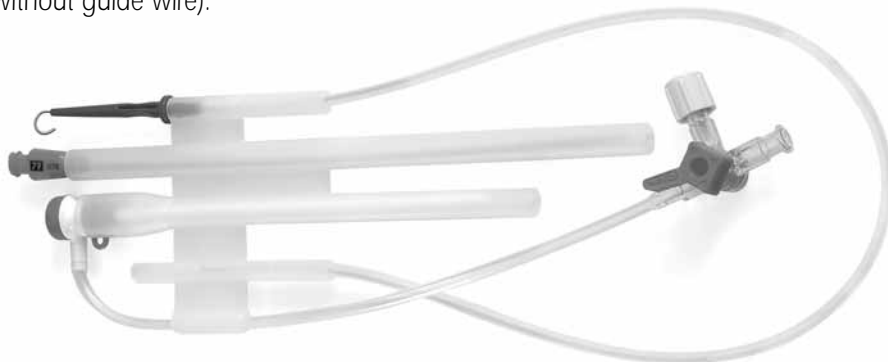

PRELUDE™ SHEATH INTRODUCERS

The Prelude™ Sheath Introducer is packaged in a holster that keeps all components secure, especially the guide wire. Components can be flushed while in the holster. Guide wires are double ended, stainless steel, with a floppy 3mm J end and a floppy straight end. Product includes a vessel dilator, sheath introducer and guide wire (also available without guide wire).

catalog number	French size	length	guide wire diameter/length	hub color
SHEATH INTRODUCERS				
PSI-4F-11-035	4F	11cm	0.035" (0.89mm) x 50cm	red
PSI-5F-11-035	5F	11cm	0.035" (0.89mm) x 50cm	gray
PSI-6F-11-035	6F	11cm	0.035" (0.89mm) x 50cm	green
PSI-7F-11-035	7F	11cm	0.035" (0.89mm) x 50cm	orange
PSI-8F-11-035	8F	11cm	0.035" (0.89mm) x 50cm	blue
PSI-5F-11-038	5F	11cm	0.038" (0.97mm) x 50cm	gray
PSI-6F-11-038	6F	11cm	0.038" (0.97mm) x 50cm	green
PSI-7F-11-038	7F	11cm	0.038" (0.97mm) x 50cm	orange
PSI-8F-11-038	8F	11cm	0.038" (0.97mm) x 50cm	blue
PSI-4F-11	4F	11cm	N/A	red
PSI-5F-11	5F	11cm	N/A	gray
PSI-6F-11	6F	11cm	N/A	green
PSI-7F-11	7F	11cm	N/A	orange
PSI-8F-11	8F	11cm	N/A	blue

Packaged in holster; 5 per box

catalog number	French size	length	recommended sheath size	hub color
OBTURATORS				
OBT-4F-11	4F	13cm	5F x 11cm	red
OBT-5F-11	5F	13cm	6F x 11cm	gray
OBT-6F-11	6F	13cm	7F x 11cm	green
OBT-7F-11	7F	13cm	8F x 11cm	orange

The Prelude™ Sheath Introducer is packaged in a holster that keeps all components secure, especially the guide wire. Components can be flushed while in the holster. Guide wires are double ended, stainless steel, with a floppy 3mm J end and a floppy straight end. Product includes a vessel dilator, sheath introducer and guide wire (also available without guide wire).