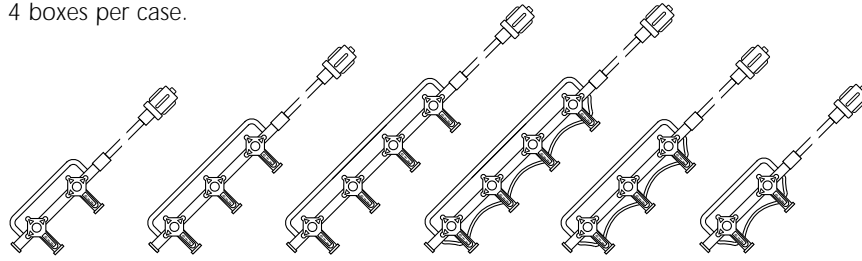

2 Port Half Body 3 Port Half Body 4 Port Half Body 2 Port Block Body 3 Port Block Body 4 Port Block Body 5 Port Block Body

200 PSI (14 BAR)
 ON Handles
 OFF Handles
 360/ON Handles
 360/OFF Handles

			202BN-F	203BN-F		205BN-F
202HF-F	203HF-F	204HF-F	202BF-F	203BF-F		205BF-F
202HN-FT	203HN-FT					205BN-FT
		204HF-FT	202BF-FT	203BF-FT	204BF-FT	205BF-FT

MANIFOLDS with right port orientation, 6" (15cm) tubing extension and rotating luer.
 Packaged 25 units per box, 4 boxes per case.

200 PSI (14 BAR)

ON Handles
 OFF Handles
 360/ON Handles
 360/OFF Handles