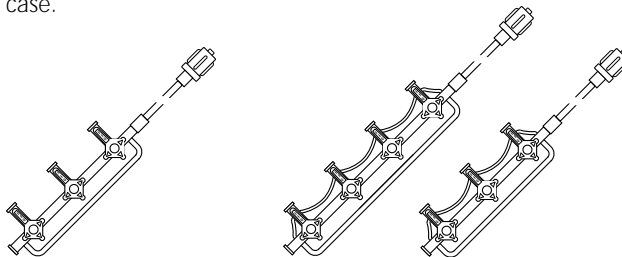

500 PSI (34 BAR)

ON Handles
OFF Handles
360/ON Handles
360/OFF Handles

502HN-RX	503HN-RX	504HN-RX	504BN-RX	503BN-RX	502BN-RX
502HF-RX	503HF-RX	504HF-RX	504BF-RX	503BF-RX	502BF-RX
502HN-RXT	503HN-RXT	504HN-RXT	504BN-RXT	503BN-RXT	502BN-RXT
502HF-RXT	503HF-RXT	504HF-RXT	504BF-RXT	503BF-RXT	502BF-RXT

MANIFOLDS with left port orientation, 6" (15cm) tubing extension and rotating luer.
Packaged 25 units per box, 4 boxes per case.

3 Port Half Body   4 Port Block Body   3 Port Block Body

500 PSI (34 BAR)

ON Handles
OFF Handles
360/OFF Handles

503HF-LXT	504BF-LX	503BN-LX

NOTE: Please allow up to six weeks lead time for all Merit® Manifolds with tubing extension and rotating luer.

DEVOS MANIFOLDS with check relief valve, right port orientation and rotating luer.
Packaged 25 units per box, 4 boxes per case.