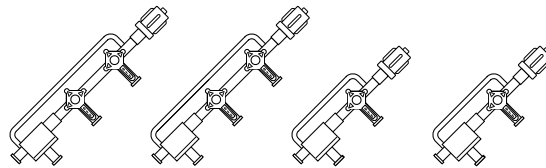

2 Port Half Body	3 Port Half Body	4 Port Half Body	4 Port Block Body	3 Port Block Body	2 Port Block Body
202HN-RX	203HN-RX	204HN-RX	204BN-RX	203BN-RX	202BN-RX
202HF-RX	203HF-RX	204HF-RX	204BF-RX	203BF-RX	202BF-RX
202HN-RXT	203HN-RXT	204HN-RXT	204BN-RXT	203BN-RXT	202BN-RXT
202HF-RXT	203HF-RXT	204HF-RXT	204BF-RXT	203BF-RXT	202BF-RXT

500 PSI (34 BAR)

ON Handles
 OFF Handles
 360/ON Handles
 360/OFF Handles

502HN-RX	503HN-RX	504HN-RX	504BN-RX	503BN-RX	502BN-RX
502HF-RX	503HF-RX	504HF-RX	504BF-RX	503BF-RX	502BF-RX
502HN-RXT	503HN-RXT	504HN-RXT	504BN-RXT	503BN-RXT	502BN-RXT
502HF-RXT	503HF-RXT	504HF-RXT	504BF-RXT	503BF-RXT	502BF-RXT

MANIFOLDS with left port orientation, 6" (15cm) tubing extension and rotating luer.
 Packaged 25 units per box, 4 boxes per case.

3 Port Half Body 4 Port Block Body 3 Port Block Body

500 PSI (34 BAR)

ON Handles
 OFF Handles
 360/OFF Handles

503HF-LXT	504BF-LX	503BN-LX
-----------	----------	----------

NOTE: Please allow up to six weeks lead time for all Merit® Manifolds with tubing extension and rotating luer.

DEVOS MANIFOLDS with check relief valve, right port orientation and rotating luer.
 Packaged 25 units per box, 4 boxes per case.