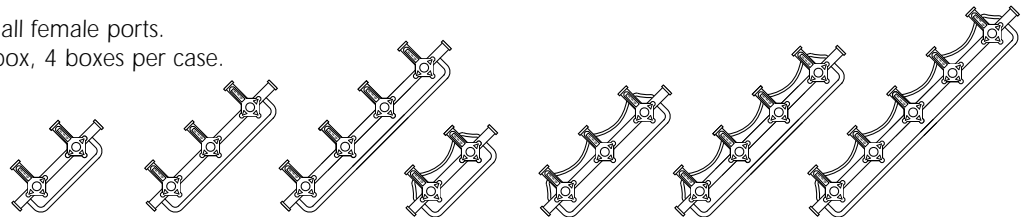

200 PSI (14 BAR)
 ON Handles
 OFF Handles

2 Port Half Body 3 Port Half Body 4 Port Half Body 4 Port Block Body 3 Port Block Body 2 Port Block Body

202HN-L				203BN-L	202BN-L
202HF-L	203HF-L	204HF-L		203BF-L	202BF-L

500 PSI (34 BAR)
 OFF Handles
 360/ON Handles
 360/OFF Handles

502HF-L	503HF-L		504BF-L	503BF-L	502BF-L
502HN-L	503HN-LT		504BN-LT		
502HF-LT					502BF-LT

MANIFOLDS with all female ports.
 Packaged 25 units per box, 4 boxes per case.