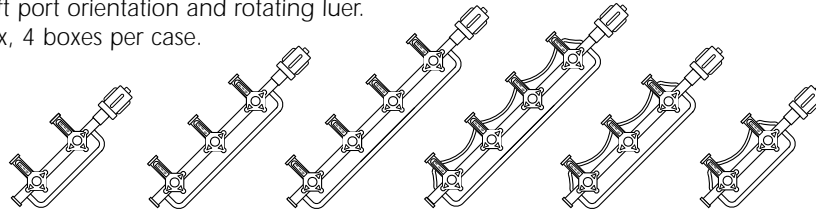

200 PSI (14 BAR)
ON Handles
OFF Handles
360/ON Handles
360/OFF Handles

2 Port Half Body   3 Port Half Body   4 Port Half Body   4 Port Block Body   3 Port Block Body   2 Port Block Body   1 Port Block Body

202HN-R	203HN-R	204HN-R	204BN-R	203BN-R	202BN-R	
202HF-R	203HF-R	204HF-R	204BF-R	203BF-R	202BF-R	201BF-R
202HN-RT				203BN-RT	202BN-RT	
	203HF-RT	204HF-RT	204BF-RT	203BF-RT	202BF-RT	

500 PSI (34 BAR)
ON Handles
OFF Handles
360/ON Handles
360/OFF Handles

502HN-R	503HN-R	504HN-R	504BN-R	503BN-R	502BN-R	501BN-R
502HF-R	503HF-R	504HF-R	504BF-R	503BF-R	502BF-R	501BF-R
	503HN-RT	504HN-RT	504BN-RT	503BN-RT		
502HF-RT	503HF-RT		504BF-RT	503BF-RT	502BF-RT	

MANIFOLDS with left port orientation and rotating luer.
Packaged 25 units per box, 4 boxes per case.