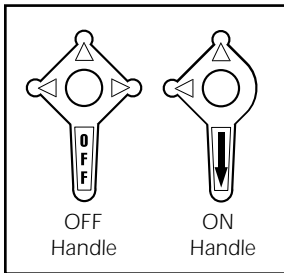

500 PSI (34 BAR)

ON Handles
OFF Handles
360/ON Handles
360/OFF Handles

502HN-RX	503HN-RX	504HN-RX	504BN-RX	503BN-RX	502BN-RX
502HF-RX	503HF-RX	504HF-RX	504BF-RX	503BF-RX	502BF-RX
502HN-RXT	503HN-RXT	504HN-RXT	504BN-RXT	503BN-RXT	502BN-RXT
502HF-RXT	503HF-RXT	504HF-RXT	504BF-RXT	503BF-RXT	502BF-RXT

MANIFOLDS with left port orientation, 6" (15cm) tubing extension and rotating luer.
Packaged 25 units per box, 4 boxes per case.

3 Port Half Body   4 Port Block Body   3 Port Block Body

500 PSI (34 BAR)

ON Handles
OFF Handles
360/OFF Handles

503HF-LXT	504BF-LX	503BN-LX

NOTE: Please allow up to six weeks lead time for all Merit® Manifolds with tubing extension and rotating luer.

DEVOS MANIFOLDS with check relief valve, right port orientation and rotating luer.
Packaged 25 units per box, 4 boxes per case.