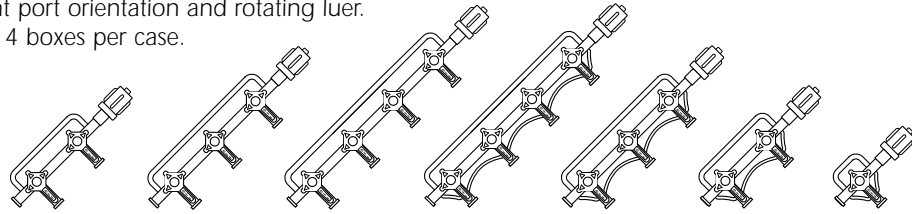

MANIFOLDS with right port orientation and rotating luer.
 Packaged 25 units per box, 4 boxes per case.

200 PSI (14 BAR)
 ON Handles
 OFF Handles
 360/ON Handles
 360/OFF Handles

2 Port Half Body 3 Port Half Body 4 Port Half Body 4 Port Block Body 3 Port Block Body 2 Port Block Body 1 Port Block Body

MANIFOLDS with left port orientation, 6" (15cm) tubing extension and rotating luer.
 Packaged 25 units per box, 4 boxes per case.

3 Port Half Body 4 Port Block Body 3 Port Block Body

500 PSI (34 BAR)

ON Handles
 OFF Handles
 360/OFF Handles