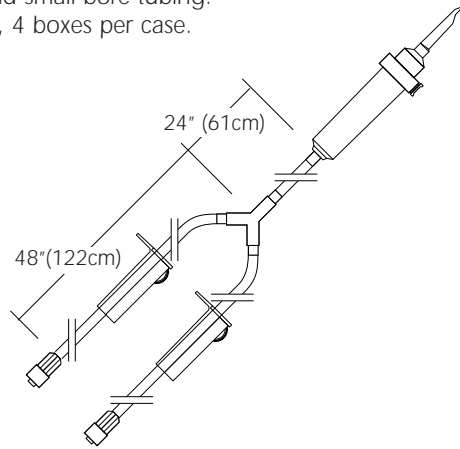

FLUID MANAGEMENT TUBE 20" (50cm) small bore tubing with small bore male slip luer.
Packaged 15 units per box, 4 boxes per case.

CATALOG NUMBER K08-01859

FLUID ADMINISTRATION SET with user-selectable vented macro-drip chamber, micro filter, roller clamps and small bore tubing.
Packaged 25 units per box, 4 boxes per case.

Bifurcated
72" Length (183 cm)