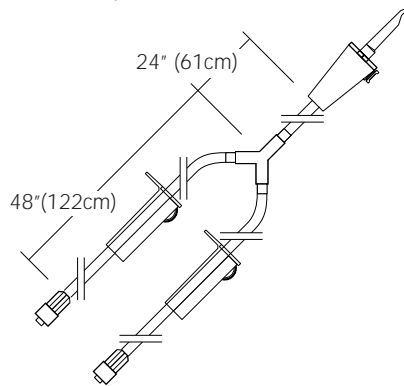

Female Luer

3-way Marquis® Stopcock

CATALOG NUMBER	<b>CAS100</b>	<b>CAS200</b>
----------------	---------------	---------------

**FLUID MANAGEMENT TUBE** 20" (50cm) small bore tubing with small bore male slip luer.  
 Packaged 15 units per box, 4 boxes per case.

CATALOG NUMBER K08-01859

**FLUID ADMINISTRATION SET** with user-selectable vented macro-drip chamber, micro filter, roller clamps and small bore tubing.  
 Packaged 25 units per box, 4 boxes per case.

Bifurcated  
 72" Length (183 cm)

Trifurcated  
 72" Length (183 cm)

CATALOG NUMBER FAS2072

FAS3072

**FLUID ADMINISTRATION SET** with user-selectable vented spike, roller clamps and small bore tubing.  
 Packaged 25 units per box, 4 boxes per case.

Bifurcated  
 72" Length (183cm)

CATALOG NUMBER FAS6072