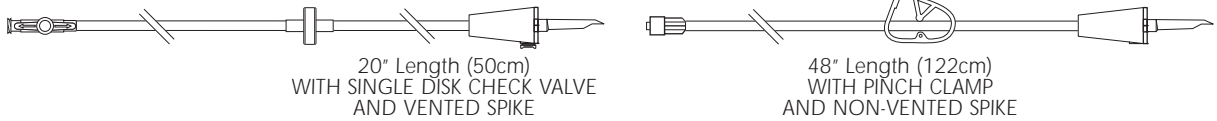

without micro filter	FAS1048	<b>FAS1060</b>	<b>FAS1072</b>	<b>FAS1108</b>
with micro filter		<b>FAS1160</b>	<b>FAS1172</b>	

**FLUID ADMINISTRATION SET** with non-vented macro-drip chamber, micro filter and small bore tubing.  
 Packaged 25 units per box, 4 boxes per case.

60" Length (152cm)      72" Length (83cm)

CATALOG NUMBER	<b>FAS1260</b>	<b>FAS1272</b>
----------------	----------------	----------------

**FLUID ADMINISTRATION SET** with user-selectable vented spike.  
 Packaged 25 units per box, 4 boxes per case.

48" Length (122cm)      60" Length (152cm)      72" Length (183cm)      108" Length (274cm)

SMALL BORE TUBING	<b>FAS4048</b>	<b>FAS4060</b>	<b>FAS4072</b>	<b>FAS4108</b>
LARGE BORE TUBING	<b>FAS5048</b>	<b>FAS5060</b>	<b>FAS5072</b>	<b>FAS5108</b>

**FLUID ADMINISTRATION SET** with spike and large bore tubing. Packaged 25 units per box, 4 boxes per case.

20" Length (50cm)  
 WITH SINGLE DISK CHECK VALVE  
 AND VENTED SPIKE

48" Length (122cm)  
 WITH PINCH CLAMP  
 AND NON-VENTED SPIKE