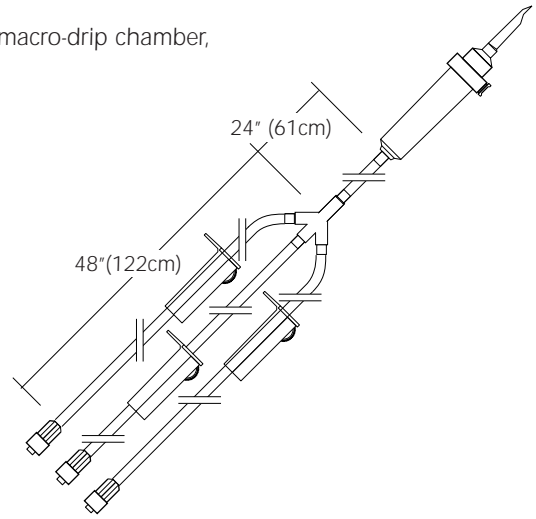

Female Luer

3-way Marquis® Stopcock

CATALOG NUMBER	<b>CAS100</b>	<b>CAS200</b>
----------------	---------------	---------------

**FLUID MANAGEMENT TUBE** 20" (50cm) small bore tubing with small bore male slip luer.  
 Packaged 15 units per box, 4 boxes per case.

CATALOG NUMBER K08-01859

**FLUID ADMINISTRATION SET** with user-selectable vented macro-drip chamber, micro filter, roller clamps and small bore tubing.  
 Packaged 25 units per box, 4 boxes per case.

Bifurcated  
 72" Length (183 cm)

Trifurcated  
 72" Length (183 cm)

CATALOG NUMBER FAS2072

FAS3072

**FLUID ADMINISTRATION SET** with user-selectable vented spike, roller clamps and small bore tubing.  
 Packaged 25 units per box, 4 boxes per case.